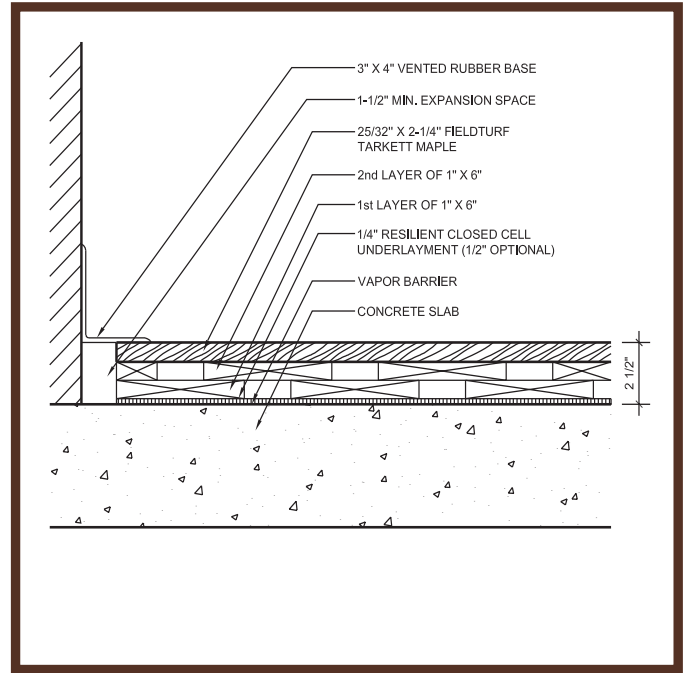

Finishes

- Use only MFMA certified finishes. Water-based or oil-modified products are recommended.

Technical Characteristics

Property	Value
Maple Plank Length	Random
Maple Plank Width Options	2 1/4" (Standard), 1 1/2"
Maple Plank Thickness Options	25/32" (Standard), 33/32"
Maple Plank Grade Options	First Grade, Second and Better Grade, Third Grade
Cushion Options	1/4" Synthetic Foam, 1/2" Synthetic Foam
Substructure Dimensions	1" x 6" x 96" (1/2" Optional for Height Adjustment)
Substructure Spacing	2" Spacing (Upper), 2" or 6" Spacing (Lower)
FSC Chain-of-Custody Certified	Yes (Available Upon Request)
Panel Construction	Pre-Fabricated Diagonal Lattice with 3" Spacing
Panel Assembly	Double-Fastened Joints with Screws
Panel Dimensions	4' x 8'
Total System Profile	2 1/2" (Modifiable)

Compatible substrates include: properly constructed and prepared concrete, wood, asphalt, and cementitious underlayments. Refer to current installation guidelines, ASTM F710, ACI 302.2R, and other industry standard recommendations for more information. Tarkett Sports reserves the right to modify these specifications without affecting their compliance with standards. Some results may vary in relation to certain flexibilities found within specified testing procedures and manufacturing tolerances.

888.364.6541
tarkettsportsindoor.com

Technical Details for ClutchCourt Flexlock Panel

Wall Base Detail

Wall Base Detail

Insert Detail

Threshold Detail