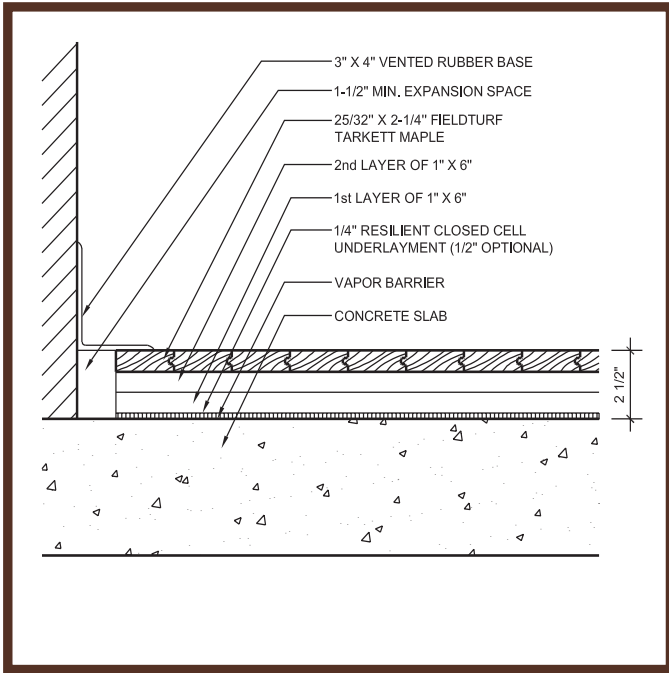

Technical Details for ClutchCourt Flexlock Panel

Wall Base Detail