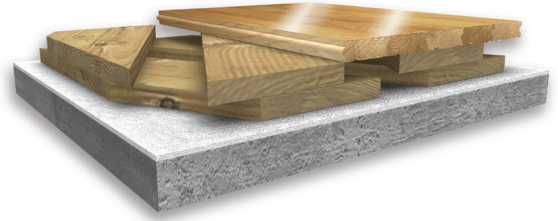

CLUTHCOURT

Flexlock Panel

ClutchCourt Flexlock is a hardwood sports floor panel with a modifiable area-elastic sleeper system, synthetic shock absorbing foam, and a MFMA Northern maple surface.

Sports Characteristics

Property	Standard	Value
Force Reduction	ASTM F2772	Class 4 (1/2" Cushion)
Ball Rebound	ASTM F2772	Passed

Warranty Protection

- 10-year comprehensive coverage. Refer to sample warranty document for complete coverage details.

Finishes

- Use only MFMA certified finishes. Water-based or oil-modified products are recommended.

Technical Characteristics

Property	Value
Maple Plank Length	Random
Maple Plank Width Options	2 1/4" (Standard), 1 1/2"
Maple Plank Thickness Options	25/32" (Standard), 33/32"
Maple Plank Grade Options	First Grade, Second and Better Grade, Third Grade
Cushion Options	1/4" Synthetic Foam, 1/2" Synthetic Foam
Substructure Dimensions	1" x 6" x 96" (1/2" Optional for Height Adjustment)
Substructure Spacing	2" Spacing (Upper), 2" or 6" Spacing (Lower)
FSC Chain-of-Custody Certified	Yes (Available Upon Request)
Panel Construction	Pre-Fabricated Diagonal Lattice with 3" Spacing
Panel Assembly	Double-Fastened Joints with Screws
Panel Dimensions	4' x 8'
Total System Profile	2 1/2" (Modifiable)