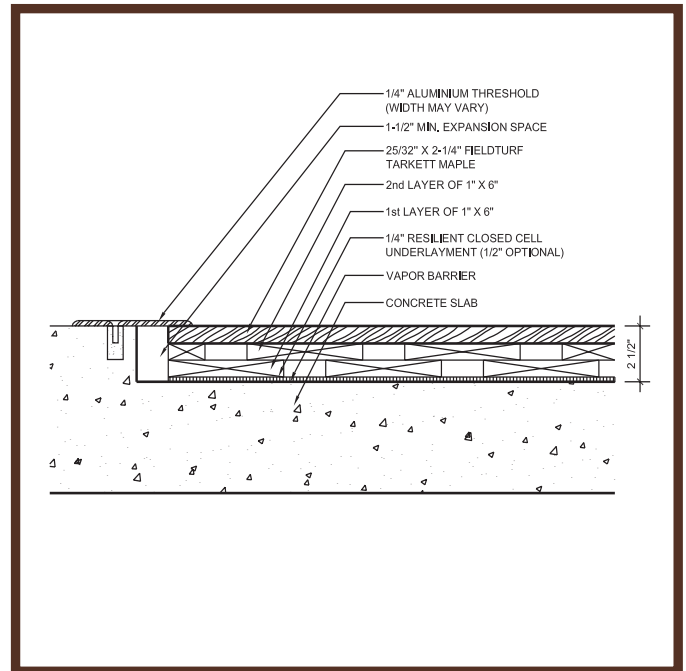

Compatible substrates include: properly constructed and prepared concrete, wood, asphalt, and cementitious underlayments. Refer to current installation guidelines, ASTM F710, ACI 302.2R, and other industry standard recommendations for more information. Tarkett Sports reserves the right to modify these specifications without affecting their compliance with standards. Some results may vary in relation to certain flexibilities found within specified testing procedures and manufacturing tolerances.

888.364.6541
tarkettsportsindoor.com

Technical Details for ClutchCourt Flexlock Panel

Wall Base Detail

Wall Base Detail

Insert Detail

Threshold Detail