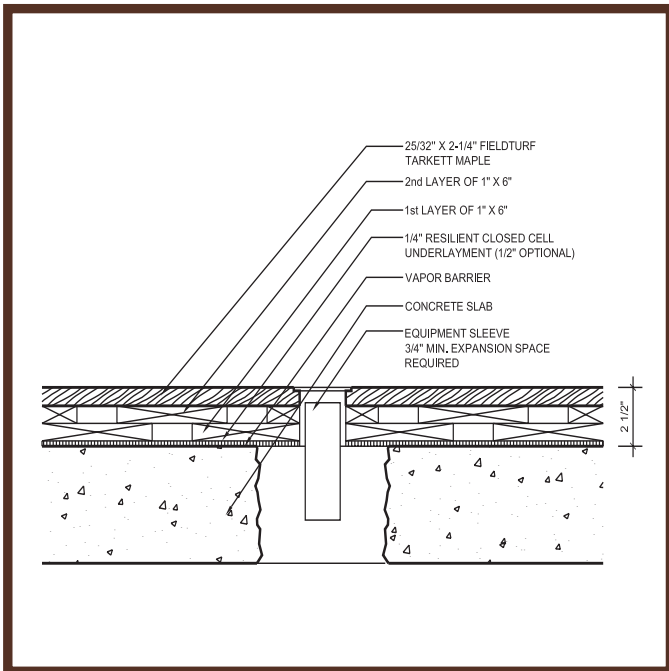

Compatible substrates include: properly constructed and prepared concrete, wood, asphalt, and cementitious underlayments. Refer to current installation guidelines, ASTM F710, ACI 302.2R, and other industry standard recommendations for more information. Tarkett Sports reserves the right to modify these specifications without affecting their compliance with standards. Some results may vary in relation to certain flexibilities found within specified testing procedures and manufacturing tolerances.

888.364.6541
tarkettsportsindoor.com

Technical Details for ClutchCourt Flexlock Panel

Wall Base Detail

Wall Base Detail

Insert Detail

Threshold Detail