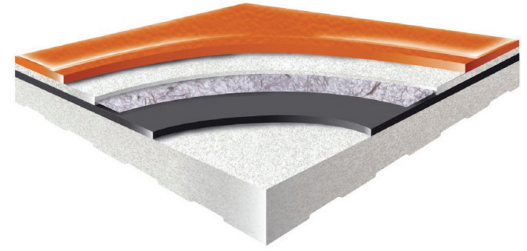

Description

Omnisports PurePlay is a vinyl multi-use sports floor containing a non-woven fiberglass layer and PVC foam backing. Its slightly textured surface is protected with Top Clean xp®, allowing easy maintenance.

PROPERTY	STANDARD	VALUE
----------	----------	-------

SPORTS CHARACTERISTICS		
Ball Rebound	ASTM F2772-11	Passed
Force Reduction	ASTM F2772-11	Class 3
Surface Finish Effect	ASTM F2772-11	Passed
Vertical Deformation	ASTM F2772-11	Passed

*This pattern has a 3" wide plank. Maple patterns have a width of 2 1/4".

The colors presented here are representations only. An actual sample is recommended for exact color evaluation and matching. Other Custom Colors available. Contact your Regional Sales Manager.