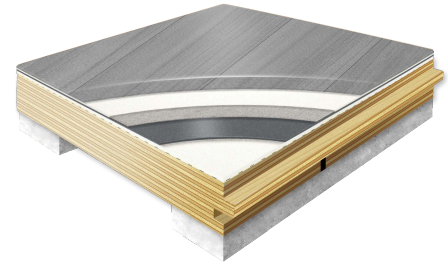

COMPACT

2.0 mm Lumaflex Elite

Compact 2.0 mm with Lumaflex Elite is a gym floor incorporating a double tongue-and-groove layer of 18 mm plywood planks that provide stability and a uniform structure for resilient dance surfaces. They are made exclusively from birch, in conjunction with our Elite Continuous Cushion.

- Omnisports Compact Lumaflex Elite uses Tarkett Sports' Elite Continuous Cushion that are 1/2" x 3" strips of foam, that act as a sleeper system. The system will achieve Class 5 regardless of the synthetic floor decided to use.